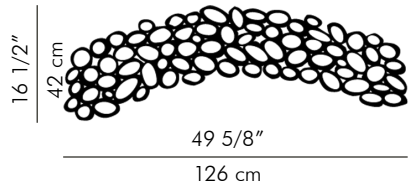

Large

10.90 kg (24.03 lbs)

15.30 kg (33.73 lbs)

0.591 m³

glass tube sizes:

2 pcs. 1" dia. x 15" H
(2.5 cm dia. x 38.1 cm H)
3 pcs. 1" dia. x 18 1/2" H
(2.5 cm dia. x 47 cm H)
3 pcs. 1 1/2" dia. x 10" H
(3.8 cm dia. x 25.4 cm H)
2 pcs. 1 1/2" dia. x 15" H
(3.8 cm dia. x 38.1 cm H)
3 pcs. 1 1/2" dia. x 18 1/2" H
(3.8 cm dia. x 47 cm H)

Glass tubes
Powder coated metal frame