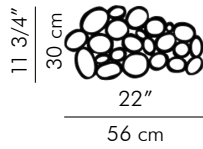

Medium

2.55 kg (5.62 lbs)

6.60 kg (14.55 lbs)

0.218 m³

glass tube sizes:

1pc. 1" dia. x 8" H
(2.5 cm dia. x 20.3 cm H)
1 pc. 1" dia. x 15" H
(2.5 cm dia. x 38.1 cm H)
1 pc. 1" dia. x 18 1/2" H
(2.5 cm dia. x 47 cm H)
1 pc. 1 1/2" dia. x 10" H
(3.8 cm dia. x 25.4 cm H)
1 pc. 1 1/2" dia. x 15" H
(3.8 cm dia. x 38.1 cm H)
3 pcs. 1 1/2" dia. x 18 1/2" H
(3.8 cm dia. x 47 cm H)