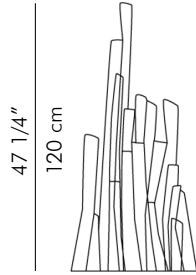

Medium

2.55 kg (5.62 lbs)

6.60 kg (14.55 lbs)

0.218 m³

glass tube sizes:

1pc. 1" dia. x 8" H
(2.5 cm dia. x 20.3 cm H)
1 pc. 1" dia. x 15" H
(2.5 cm dia. x 38.1 cm H)
1 pc. 1" dia. x 18 1/2" H
(2.5 cm dia. x 47 cm H)
1 pc. 1 1/2" dia. x 10" H
(3.8 cm dia. x 25.4 cm H)
1 pc. 1 1/2" dia. x 15" H
(3.8 cm dia. x 38.1 cm H)
3 pcs. 1 1/2" dia. x 18 1/2" H
(3.8 cm dia. x 47 cm H)