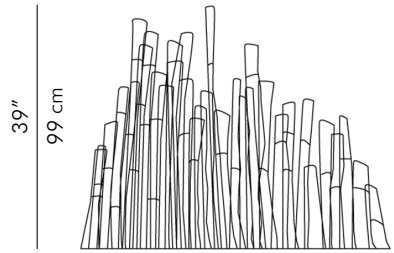

Large

10.90 kg (24.03 lbs)

15.30 kg (33.73 lbs)

0.591 m³

glass tube sizes:

2 pcs. 1" dia. x 15" H
(2.5 cm dia. x 38.1 cm H)
3 pcs. 1" dia. x 18 1/2" H
(2.5 cm dia. x 47 cm H)
3 pcs. 1 1/2" dia. x 10" H
(3.8 cm dia. x 25.4 cm H)
2 pcs. 1 1/2" dia. x 15" H
(3.8 cm dia. x 38.1 cm H)
3 pcs. 1 1/2" dia. x 18 1/2" H
(3.8 cm dia. x 47 cm H)

Glass tubes
Powder coated metal frame