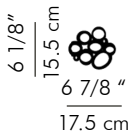

### Small

0.50 kg (1.10 lbs)

1.00 kg (2.20 lbs)

0.015 m³

#### glass tube sizes:

2 pcs. 1" dia. x 8" H  
(2.5 cm dia. x 20.3 cm H)

#### glass tube sizes:

1pc. 1" dia. x 8" H  
(2.5 cm dia. x 20.3 cm H)  
1 pc. 1" dia. x 15" H  
(2.5 cm dia. x 38.1 cm H)  
1 pc. 1" dia. x 18 1/2" H  
(2.5 cm dia. x 47 cm H)  
1 pc. 1 1/2" dia. x 10" H  
(3.8 cm dia. x 25.4 cm H)  
1 pc. 1 1/2" dia. x 15" H  
(3.8 cm dia. x 38.1 cm H)  
3 pcs. 1 1/2" dia. x 18 1/2" H  
(3.8 cm dia. x 47 cm H)

#### glass tube sizes:

2 pcs. 1" dia. x 15" H  
(2.5 cm dia. x 38.1 cm H)  
3 pcs. 1" dia. x 18 1/2" H  
(2.5 cm dia. x 47 cm H)  
3 pcs. 1 1/2" dia. x 10" H  
(3.8 cm dia. x 25.4 cm H)  
2 pcs. 1 1/2" dia. x 15" H  
(3.8 cm dia. x 38.1 cm H)  
3 pcs. 1 1/2" dia. x 18 1/2" H  
(3.8 cm dia. x 47 cm H)