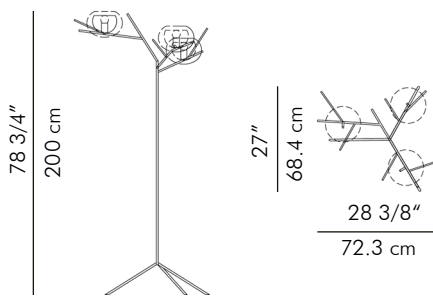

hive[®]

CUCKOO
FLOOR | WALL LAMP

by Kai Igot

CUCKOO

FLOOR | WALL LAMP

by Kai Igot

Floor Lamp

3.50 kg (7.72 lbs)

11.80 kg (26.01 lbs)

1.258 m³

3 x 60 watts

Portable pre-wired lamp
E26 / E27
100V 60Hz / 230V 50Hz

Coco coir fiber sprayed with fire retardant
Chrome metal

Wall Lamp

1.00 kg (2.20 lbs)

3.50 kg (7.72 lbs)

0.143 m³

2 x 60 watts

Surface mounted pre-wired lamp
E26 / E27
100V 60Hz / 230V 50Hz