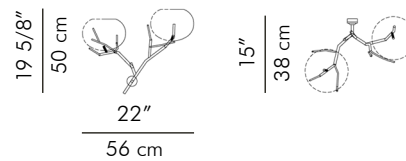

hive[®]

CUCKOO
FLOOR | WALL LAMP

by Kai Igot

CUCKOO

FLOOR | WALL LAMP

by Kai Igot

Floor Lamp

3.50 kg (7.72 lbs)

11.80 kg (26.01 lbs)

1.258 m³

3 x 60 watts

Portable pre-wired lamp
E26 / E27
100V 60Hz / 230V 50Hz

Coco coir fiber sprayed with fire retardant
Chrome metal

Wall Lamp

1.00 kg (2.20 lbs)

3.50 kg (7.72 lbs)