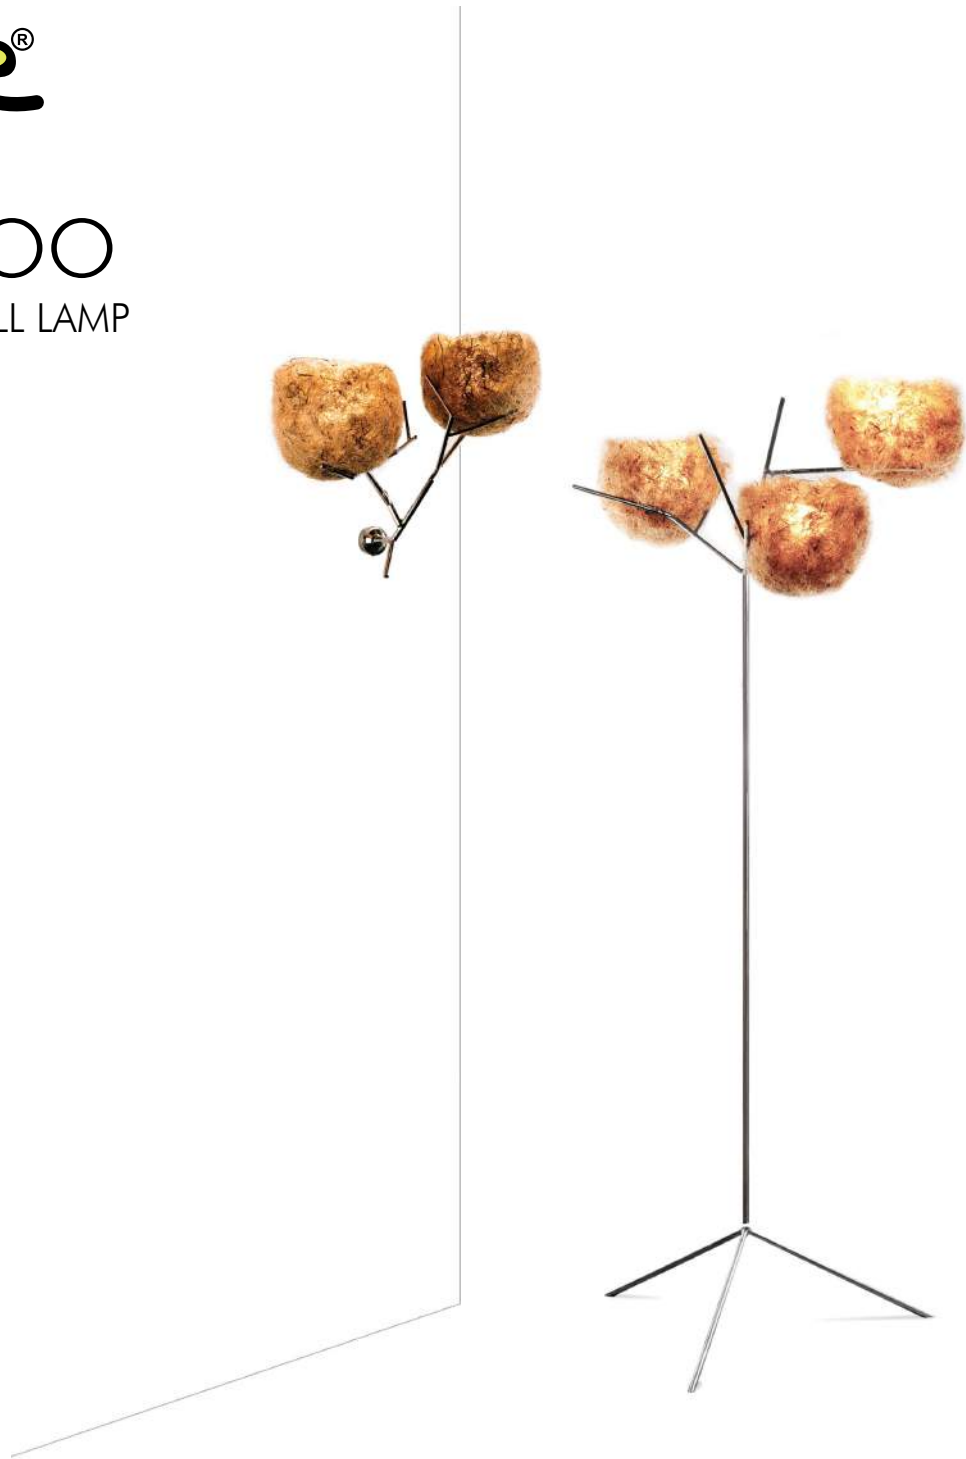

hive[®]

CUCKOO
FLOOR | WALL LAMP

by Kai Igot

CUCKOO

FLOOR | WALL LAMP

by Kai Igot

Floor Lamp

3.50 kg (7.72 lbs)

11.80 kg (26.01 lbs)

1.258 m³

3 x 60 watts

Portable pre-wired lamp
E26 / E27
100V 60Hz / 230V 50Hz

Coco coir fiber sprayed with fire retardant
Chrome metal

Wall Lamp

1.00 kg (2.20 lbs)

3.50 kg (7.72 lbs)

0.143 m³

2 x 60 watts

Surface mounted pre-wired lamp
E26 / E27
100V 60Hz / 230V 50Hz