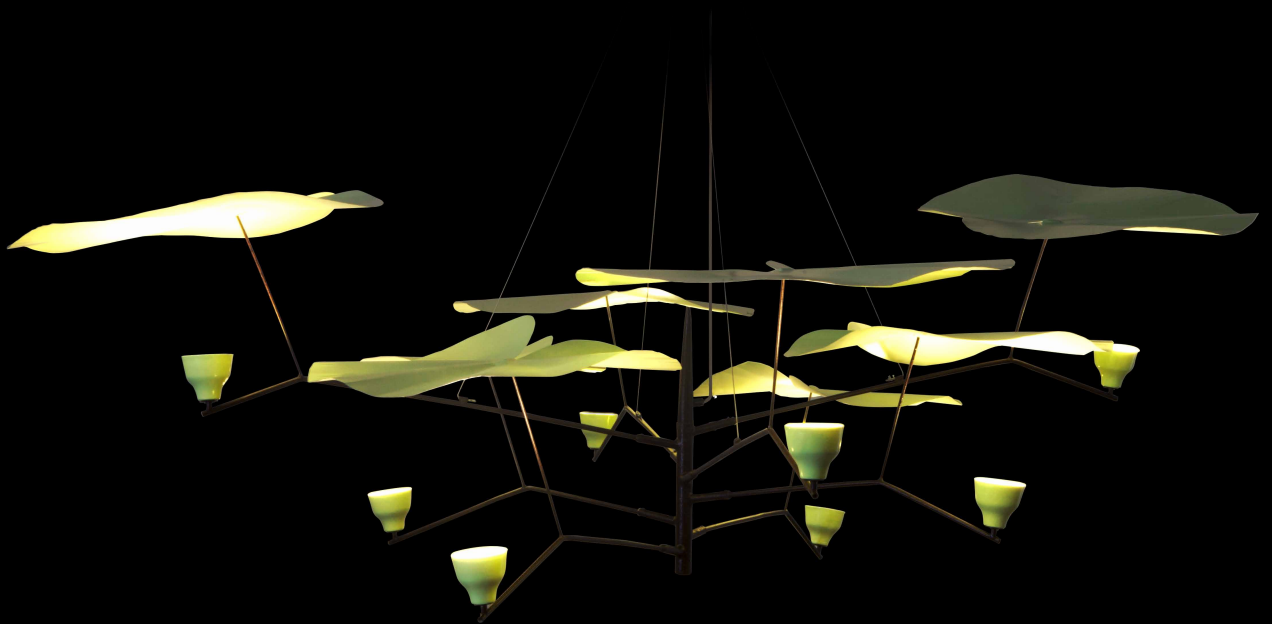

hive[®]

LILYPAD

CHANDELIER

by Leeroy New

LILYPAD

CHANDELIER

by Leeroy New

9.00 kgs (19.84 lbs)

13.00 kgs (28.66 lbs)

LED 8 x 5 watts

Surface mounted pre-wired lamp
100-240 V AC 50/60 Hz

Powdercoated metal

Lily Green