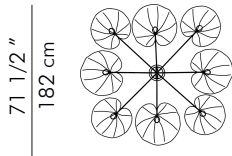

hive[®]

LILYPAD

CHANDELIER

by Leeroy New

LILYPAD

CHANDELIER

by Leeroy New

9.00 kgs (19.84 lbs)

13.00 kgs (28.66 lbs)

LED 8 x 5 watts

Surface mounted pre-wired lamp
100-240 V AC 50/60 Hz

Powdercoated metal

Lily Green