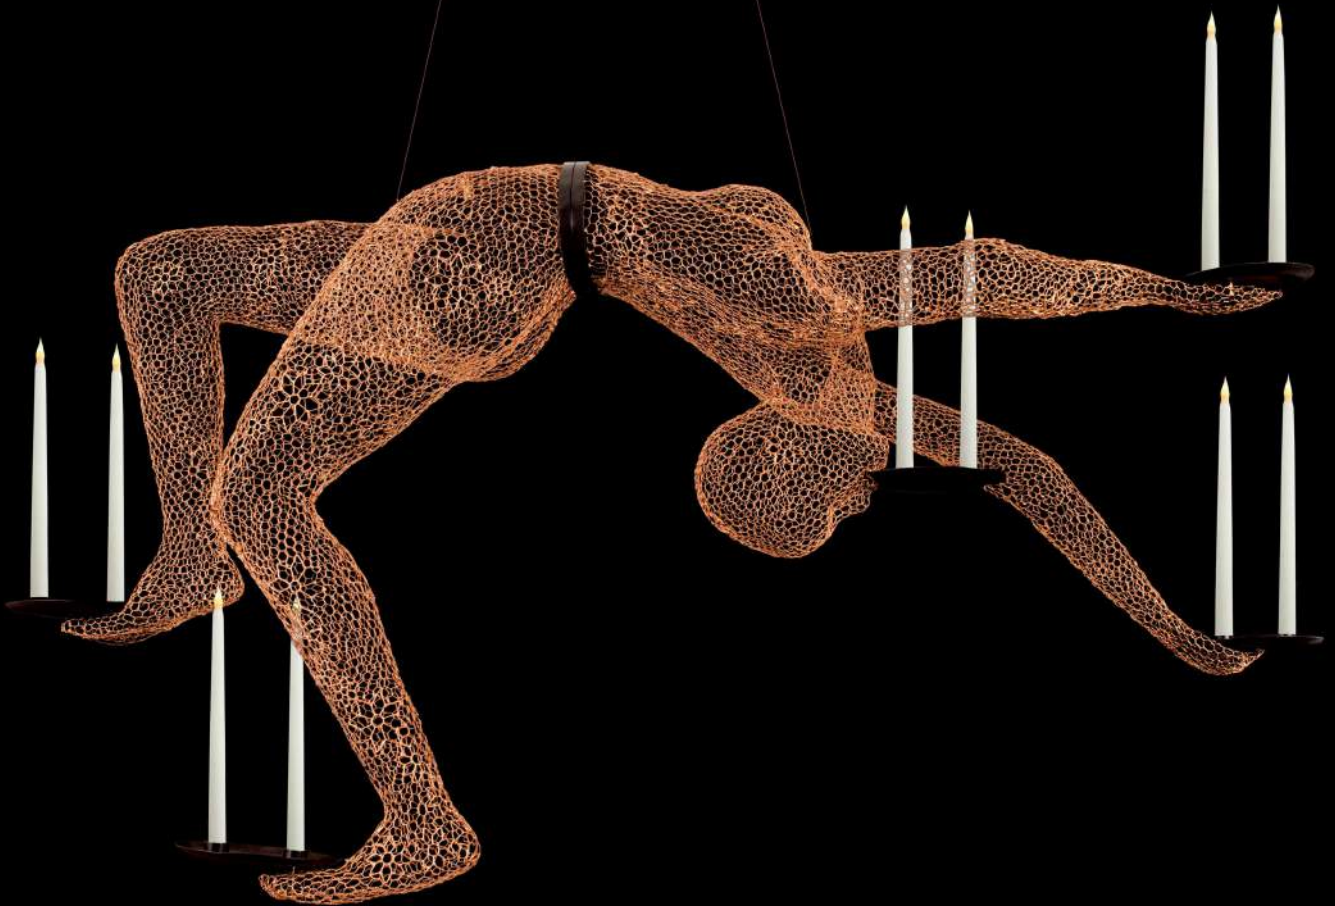

hive[®]

LIMBO

ACROBAT (with Candles)

by Kenneth Cobonpue

LIMBO

ACROBAT (with Candles)

by Kenneth Cobonpue

5.50 kgs (12.12 lbs)

10.20 kgs (22.49 lbs)

0.380 m³

10 x LED candles

Surface mounted pre-wired lamp
* Batteries are not included.

Powdercoated metal

Copper