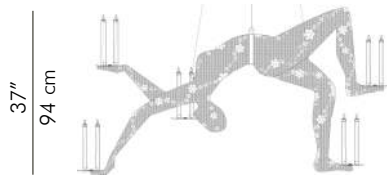

hive[®]

LIMBO

ACROBAT (with Candles)

by Kenneth Cobonpue

LIMBO

ACROBAT (with Candles)

by Kenneth Cobonpue

5.50 kgs (12.12 lbs)

10.20 kgs (22.49 lbs)

0.380 m³

10 x LED candles

Surface mounted pre-wired lamp
* Batteries are not included.

Powdercoated metal

Copper