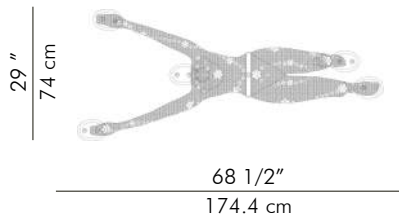

hive[®]

LIMBO

ACROBAT (with Candles)

by Kenneth Cobonpue

LIMBO

ACROBAT (with Candles)

by Kenneth Cobonpue

5.50 kgs (12.12 lbs)

10.20 kgs (22.49 lbs)

0.380 m³

10 x LED candles

Surface mounted pre-wired lamp
* Batteries are not included.

Powdercoated metal

Copper