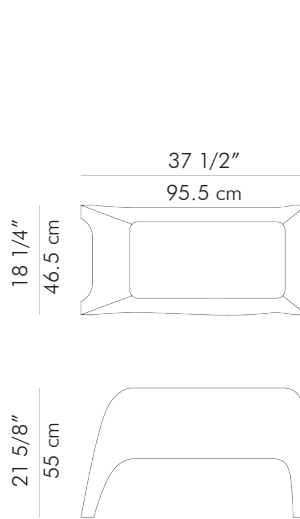

# SAFARI PLANTERS

by Kenneth Cobonpue

Tall  
Large

Tall  
Small

Low  
Large

Low  
Small

15.30 kg (33.73 lbs)

7.50 kg (16.53 lbs)

11.90 kg (26.24 lbs)

7.80 kg (17.19 lbs)

18.48 kg (40.74 lbs)

9.00 kg (19.84 lbs)

14.00 kg (30.86 lbs)

9.80 kg (21.61 lbs)

0.52 m<sup>3</sup>

0.17 m<sup>3</sup>

0.30 m<sup>3</sup>

0.09 m<sup>3</sup>

Stone cast  
Naturally crushed stones

Natural

Terracota

Gray

Black