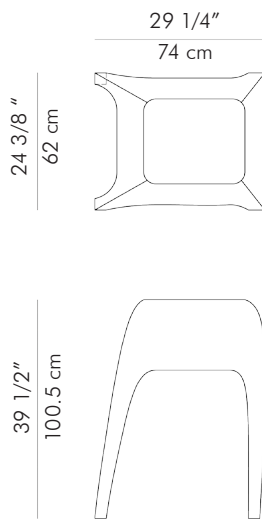

# SAFARI PLANTERS

by Kenneth Cobonpue

Tall  
Large

Tall  
Small

Low  
Large

Low  
Small

15.30 kg (33.73 lbs)

7.50 kg (16.53 lbs)

11.90 kg (26.24 lbs)

7.80 kg (17.19 lbs)

18.48 kg (40.74 lbs)

9.00 kg (19.84 lbs)

14.00 kg (30.86 lbs)

9.80 kg (21.61 lbs)

0.52 m<sup>3</sup>

0.17 m<sup>3</sup>

0.30 m<sup>3</sup>

0.09 m<sup>3</sup>

Stone cast  
Naturally crushed stones

Natural

Terracota

Gray

Black