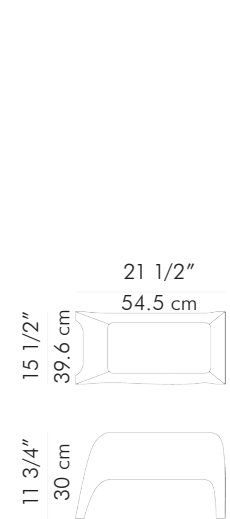

# SAFARI PLANTERS

by Kenneth Cobonpue

Tall  
Large

Tall  
Small

Low  
Large

Low  
Small

15.30 kg (33.73 lbs)

7.50 kg (16.53 lbs)

11.90 kg (26.24 lbs)

7.80 kg (17.19 lbs)

18.48 kg (40.74 lbs)

9.00 kg (19.84 lbs)

14.00 kg (30.86 lbs)

9.80 kg (21.61 lbs)

0.52 m<sup>3</sup>

0.17 m<sup>3</sup>

0.30 m<sup>3</sup>

0.09 m<sup>3</sup>

Stone cast  
Naturally crushed stones

Natural

Terracota

Gray

Black