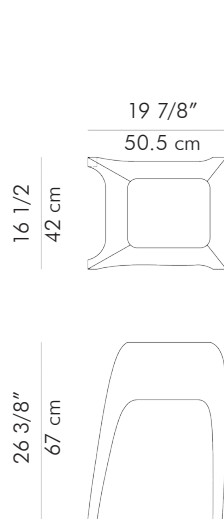

# SAFARI PLANTERS

by Kenneth Cobonpue

Tall  
Large

Tall  
Small

Low  
Large

Low  
Small

15.30 kg (33.73 lbs)

7.50 kg (16.53 lbs)

11.90 kg (26.24 lbs)

7.80 kg (17.19 lbs)

18.48 kg (40.74 lbs)

9.00 kg (19.84 lbs)

14.00 kg (30.86 lbs)

9.80 kg (21.61 lbs)

0.52 m<sup>3</sup>

0.17 m<sup>3</sup>

0.30 m<sup>3</sup>

0.09 m<sup>3</sup>

Stone cast  
Naturally crushed stones

Natural

Terracota

Gray

Black