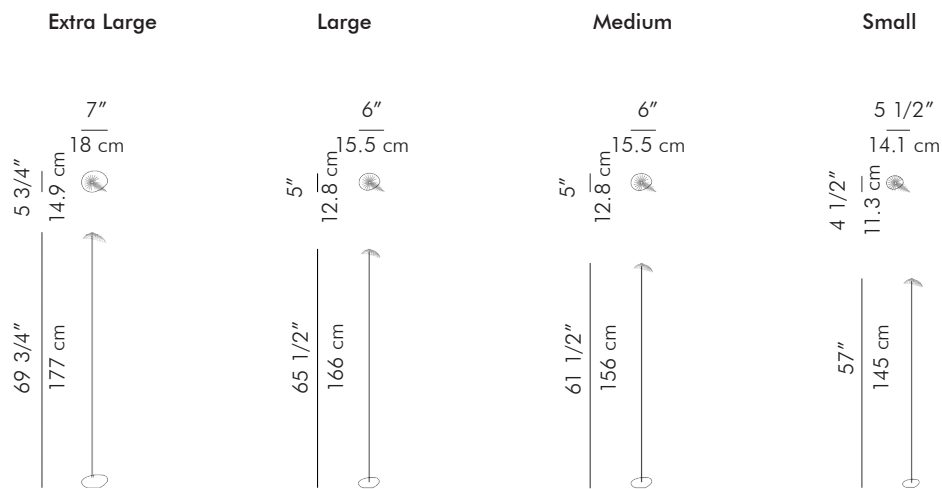

## FLOOR LAMP

by Luisa Robinson

	2.80 kg (6.17 lbs)	2.40 kg (5.29 lbs)	2.00 kg (4.41 lbs)	1.50 kg (3.31 lbs)
	3.60 kg (7.94 lbs)	3.10 kg (6.83 lbs)	2.60 kg (5.73 lbs)	2.00 kg (4.41 lbs)
	0.06 m³	0.05 m³	0.05 m³	0.04 m³